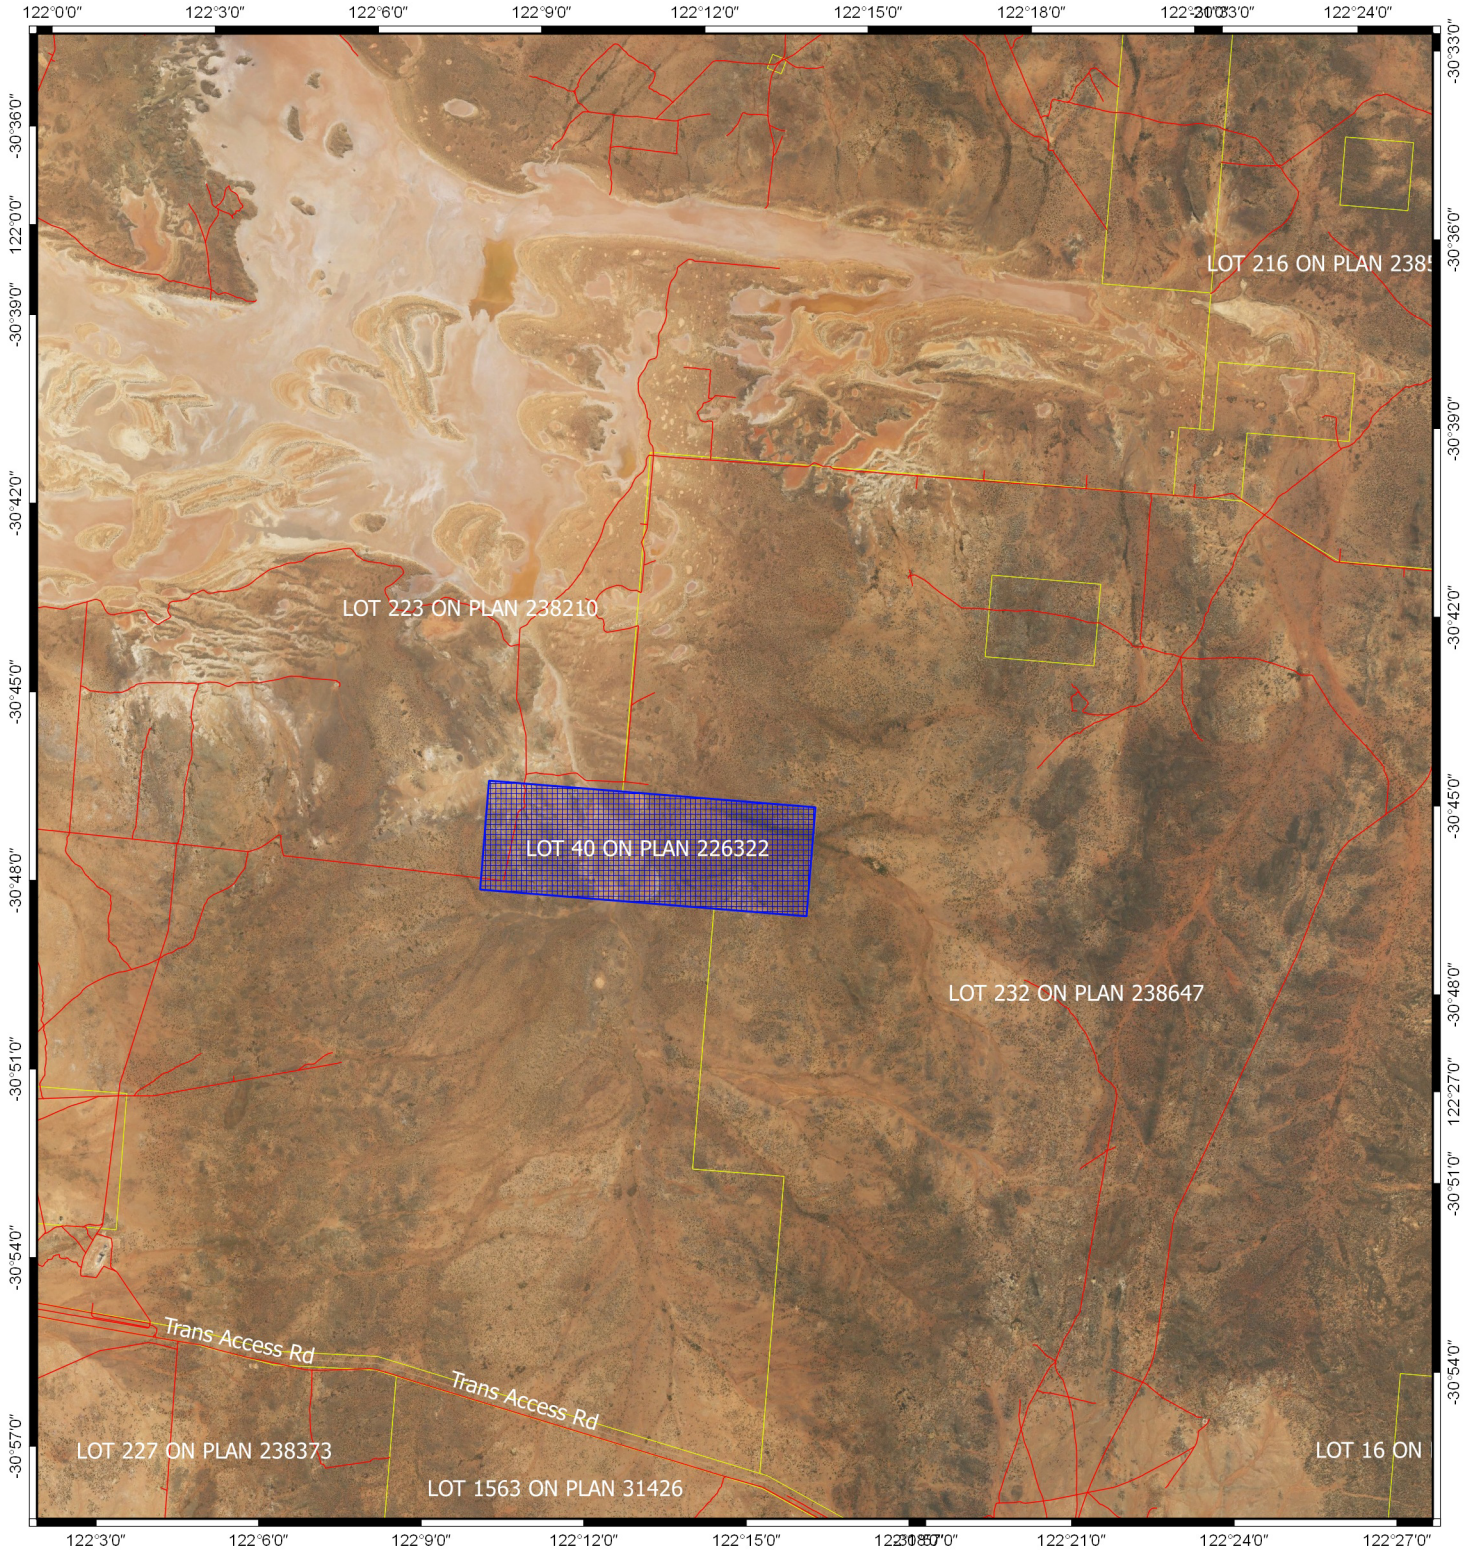

# CPS 8373/1 - Map

## Legend

 CPS areas applied to clear  
base layers

 Local Government Authorities

 Road Centrelines

 Cadastre

 wa coast

Image

MGA 94  
Geocentric Datum of Australia 1994

5000 0 5000 m

GOVERNMENT OF  
WESTERN AUSTRALIA